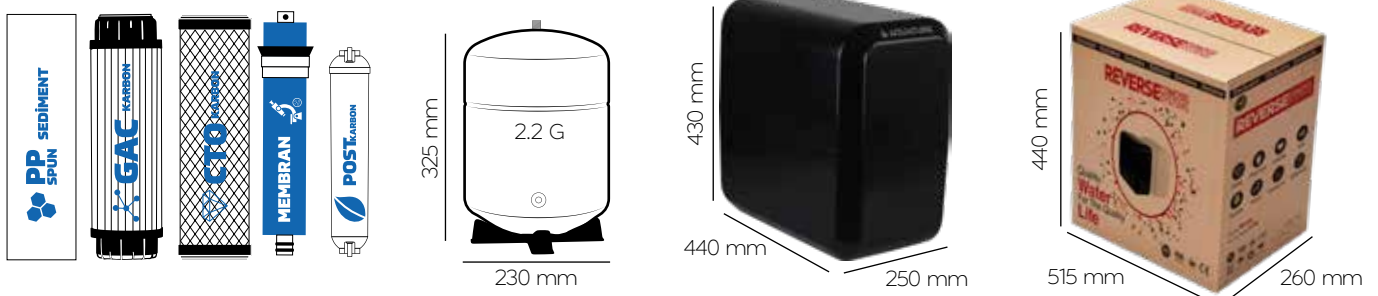

Technical Specifications

Model	Box Size mm	Weight kg	Logistics Information	
Pompasız	260 x 515 x 440	4,89	Device Pallet	40 Piece
Pompalı	260 x 515 x 440	6,28	2.2 G Tank Pallet	130 Piece
2.2 G Tank	230 x 230 x 360	2,53	20" Container	300 Piece
			40" Container	600 Piece