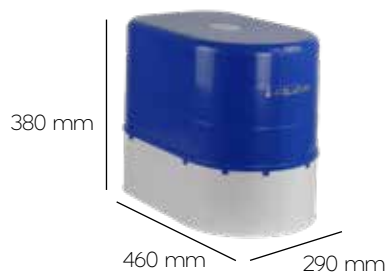

Logistics Information

Pallet	40 Piece
20" Container	400 Piece
40" Container	800 Piece