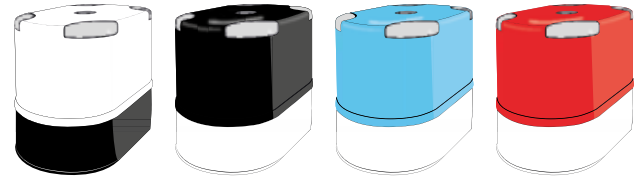

PRIZMA HOUSING SERIES

Without Pump	3-06-PRZ HO	
With Pump	3-06-PRZ HO P	

Color Options