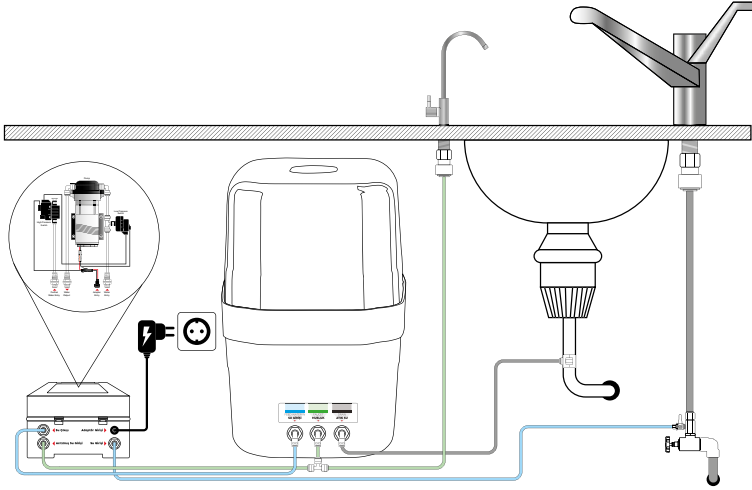

PUMP KIT
Pump KIT **PUMP KIT**

Device Installation video
for watching
Scan the QR code.