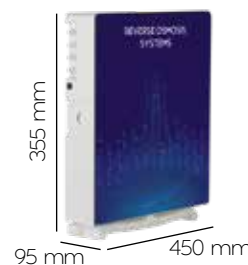

AQUASLIM MAT SERIES

Without Pump	3-05-AS5	
With Pump	3-05-AS4 P	

Models

AQUASLIM CAM SERIES

Without Pump	3-05-AS5-G	
With Pump	3-05-AS4-B P	

Models

*For optional custom design minimum order quantity is 50 pieces

Specifications

1. Stage	2,5" PP 5.mic HF Push Fittings Filter	Faucet	Lux Faucet
2. Stage	2,5" UDF Carbon HF Push Fittings Filter	Pump	75 Gpd, High Efficient, Quiet
*3. Stage	*2,5" CTO Carbon HF Push Fittings Filter	Tank	8 lt. Metal Tank (2.2 G)
4. Stage	75 GPD Membrane	Specifications	Quick Connection, 3/8" Connection With Shut-off Valve
5. Stage	2" Inline Post Carbon Filter		

* This stage is only available on models without pump

* With pump models 4 stage

Technical Specifications

Model	Box Size mm	Weight kg
Mat Without Pump	365 x 150 x 500	4,25
Mat With Pump	365 x 150 x 500	5,80
Camli Without Pump	365 x 150 x 500	4,90
Camli With Pump	365 x 150 x 500	6,30
2.2 G Tank	230 x 230 x 360	1,53

Logistics Information

Device Pallet	96 Piece
2.2 G Tank Pallet	130 Piece
20" Container	550 Piece
40" Container	1050 Piece