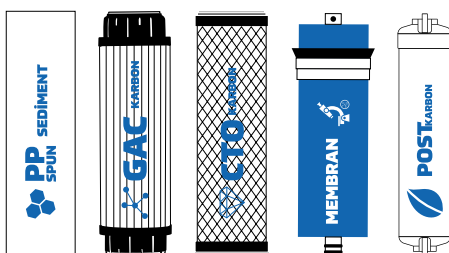

Logistics Information

Pallet	32 Piece
20" Container	320 Piece
40" Container	640 Piece