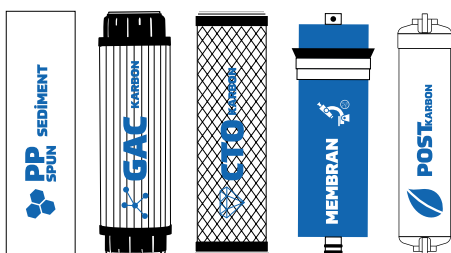

Logistics Information

Pallet	32 Piece
20" Container	320 Piece
40" Container	640 Piece