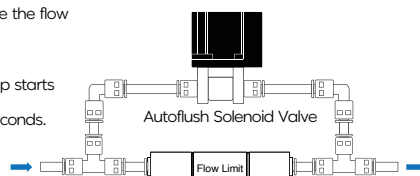

AUTOFLUSH SOLENOID VALVE

Stock Code	Description	
3-RY-SV-14P-24VDC.Q	Autoflush Solenoid Valve 4/6" 24 Dc Quick (18 sn)	

*Auto flush valve is installed by bypassing the place where the flow is attached.

*After the pump stops, it starts just before the next pump starts and sends the first incoming water to the waste for 18 seconds.

* Extends the life of the membrane.