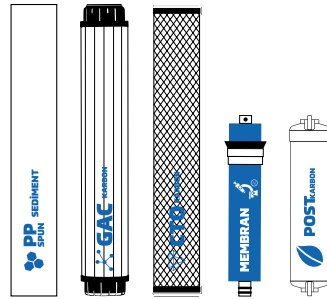

Direct Flow Systems

Direct Flow Systems

Direct Flow Systems

HF LARGE SERIES

HF - 300	3-07-HF 300

* 100 GPD x 3 Piece Star Membrane - * Vontron Membrane Price difference 3 S * Piece
* 300 GPD Pump

HF - 400	3-07-HF 400

* 100 GPD x 3 Piece Star Membrane - * Vontron Membrane Price difference 3 S * Piece
* 400 GPD Pump

HF - 500	3-07-HF 500

* 100 GPD x 5 Piece Star Membrane - * Vontron Membrane Price difference 3 S * Piece
* 500 GPD Pump

HF - 600	3-07-HF 600

* 100 GPD x 6 Piece Star Membrane - * Vontron Membrane Price difference 3 S * Piece
* 600 GPD x 1 Piece Pump

HF - 600-1	3-07-HF 600-1

* 150 GPD x 4 Piece Vontron Membrane
* 600 GPD x 1 Piece Pump

HF - 750	3-07-HF 750

* 150 GPD x 5 Piece Vontron Membrane
* 400 GPD x 2 Piece Pump

HF - 900	3-07-HF 900

* 150 GPD x 6 Piece Vontron Membrane
* 500 GPD x 2 Piece Pump

Models