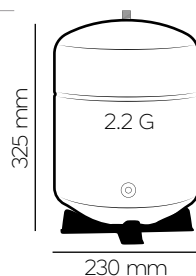

AQUASLIM MAT SERIES

Without Pump	3-05-AS5	
With Pump	3-05-AS4 P	

Models

AQUASLIM CAM SERIES

Without Pump	3-05-AS5-G	
With Pump	3-05-AS4-B P	

Models

*For optional custom design minimum order quantity is 50 pieces

Specifications

1. Stage	2,5" PP 5.mic HF Push Fittings Filter	Faucet	Lux Faucet
2. Stage	2,5" UDF Carbon HF Push Fittings Filter	Pump	75 Gpd, High Efficient, Quiet
*3. Stage	*2,5" CTO Carbon HF Push Fittings Filter	Tank	8 lt. Metal Tank (2.2 G)
4. Stage	75 GPD Membrane	Specifications	Quick Connection, 3/8" Connection With Shut-off Valve
5. Stage	2" Inline Post Carbon Filter		

* This stage is only available on models without pump

* With pump models 4 stage

Technical Specifications

Model	Box Size mm	Weight kg
Mat Without Pump	365 x 150 x 500	4,25
Mat With Pump	365 x 150 x 500	5,80
Camli Without Pump	365 x 150 x 500	4,90
Camli With Pump	365 x 150 x 500	6,30
2.2 G Tank	230 x 230 x 360	1,53

Logistics Information

Device Pallet	96 Piece
2.2 G Tank Pallet	130 Piece
20" Container	550 Piece
40" Container	1050 Piece