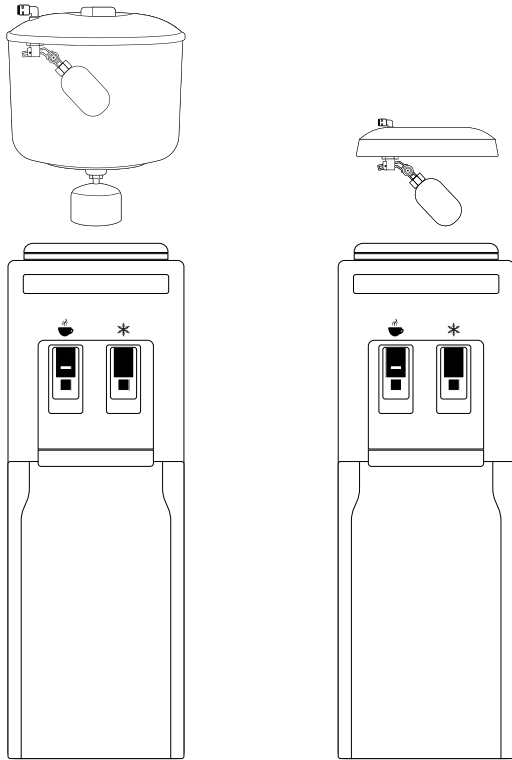

DISPENSER APPARATUS

DISPENSER APPARATUS DISPENSER APPARATUS

Dispenser Kit

3-97-005

Made in Türkiye