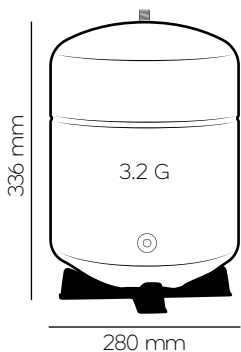

ECOPLUS PRO SERIES

Without Pump	3-04-EPRO5	
With Pump	3-04-EPRO5 P	

Models

Specifications

- **1. Stage** 10" PP 5.mic Filter
- **2. Stage** 10" UDF Carbon Filter
- **3. Stage** 10" CTO Carbon Filter
- **4. Stage** 75 GPD Membrane
- **5. Stage** 2" Inline Post Carbon Filter

- **Filter Housing** Standart Housing (Taiwan)
- **Faucet** Lux Faucet
- **Pump** 75 Gpd, High Efficient, Quiet
- **Tank** 12 lt. Metal Tank (3.2 G)
- **Specifications** Quick Connection, 3/8" Connection
  With Shut-off Valve

Optional

- Local Filter Housing (3 Mat)
- Add Stage Alkaline Filter
- Add Stage Mineral Filter
- Add Stage BioCeramic Filter

Technical Specifications

Model	Box Size mm	Weight kg
Without Pump	292 x 382 x 740	10,6
With Pump	292 x 382 x 740	12,5

Logistics Information

Pallet	33 Piece
20" Container	330 Piece
40" Container	640 Piece