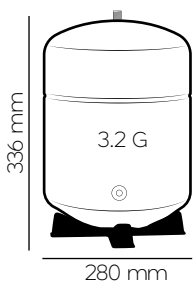

Logistics Information

Pallet	33 Piece
20" Container	330 Piece
40" Container	660 Piece