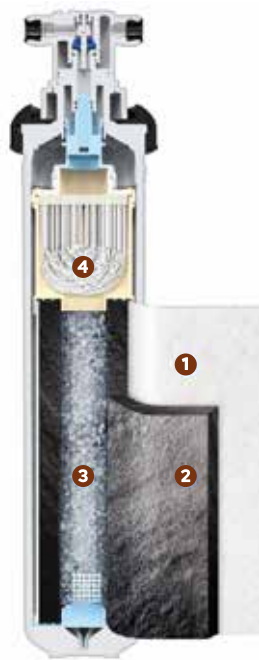

FX SERIES

Stock Code	Description	Filtration Speed	Lifetime
6-5-002	FX15 Multi Filter	9,5 l/min	60567 liter
6-5-003	FX15S Multi Filter (With Siliphos)	9,5 l/min	60567 liter
6-5-004	FX17 Multi Filter	9,5 l/min	71922 liter
6-5-005	FX17S Multi Filter (With Siliphos)	9,5 l/min	71922 liter
6-5-006	FX-H Filter Head