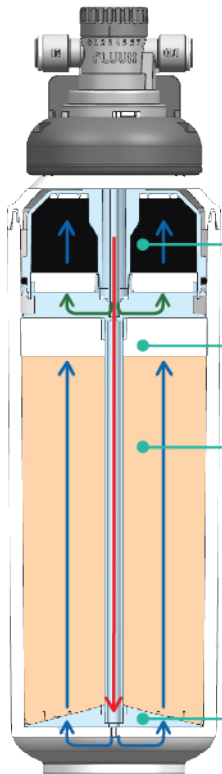

COFFEE MACHINE FILTERS

VH SERIES

Stock Code	Description	Filtration Speed	Lifetime
6-5-020	VH 3000 Filter (With Resin)	1 l/min	3000 lt @180ppm 18 Fr
6-5-021	VH 6000 Filter (With Resin)	1 l/min	6000 lt @180ppm 18 Fr
6-5-022	VH 9000 Filter (With Resin)	1 l/min	9000 lt @180ppm 18 Fr
6-5-012	VH Filter Head (With Hardness Adjustable)		

COFFEE PROFESSIONALS

ESPRESSO MACHINES

INDUSTRIAL DISHWASHERS