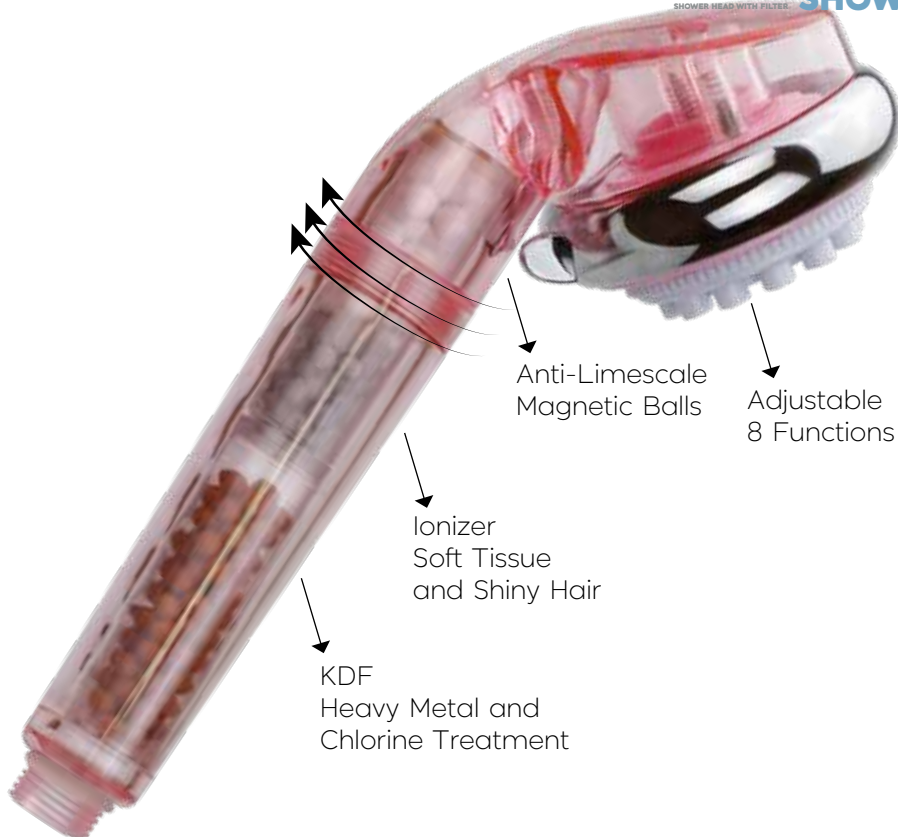

SHOWER HEAD WITH FILTER

SHOWER HEAD WITH FILTER

SHOWER HEAD WITH FILTER

Shower Head

6-08-001-1