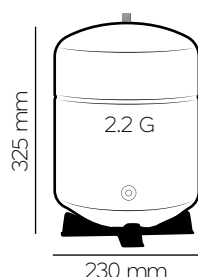

Aqua Glass Large

AQUAGLASS LARGE SERIES

Without Pump	3-05-AGL 6	
With Pump	3-05-AGL 7	
Without Pump	3-05-AGL 6P	
With Pump	3-05-AGL 7P	

Models

*For optional custom design minimum order quantity is 50 pieces

Specifications

1. Stage	2,5" PP 5.mic HF Push Fittings Filter	Faucet	Lux Faucet	Optional	
2. Stage	2,5" UDF Carbon HF Push Fittings Filter	Pump	75 Gpd, High Efficient, Quiet		Add Stage BioCeramic Filter
3. Stage	2,5" CTO Carbon HF Push Fittings Filter	Tank	8 lt. Metal Tank (2.2 G)		
4. Stage	75 GPD Membrane	Specifications	Quick Connection, 3/8" Connection		
5. Stage	2" Inline Post Carbon Filter		With Shut-off Valve		
6. Stage	2" Inline Mineral Filter				
7. Stage	2" Inline Alkaline Filter				

Technical Specifications

Model	Box Size mm	Weight kg
6 Stage Without Pump	550 x 190 x 375	5,50
6 Stage With Pump	550 x 190 x 375	6,90
7 Stage Without Pump	550 x 190 x 375	5,70
7 Stage With Pump	550 x 190 x 375	7,10
2.2 G Tank	230 x 230 x 360	1.53

Logistics Information

Device Pallet	60 Piece
2.2 G Tank Pallet	130 Piece
20" Container	300 Piece
40" Container	600 Piece