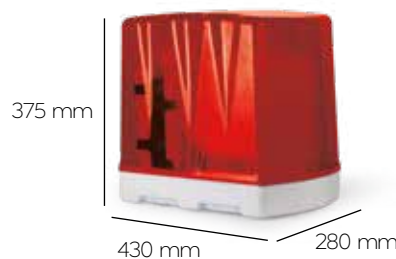

Logistics Information

Pallet	40 Piece
20" Container	400 Piece
40" Container	800 Piece