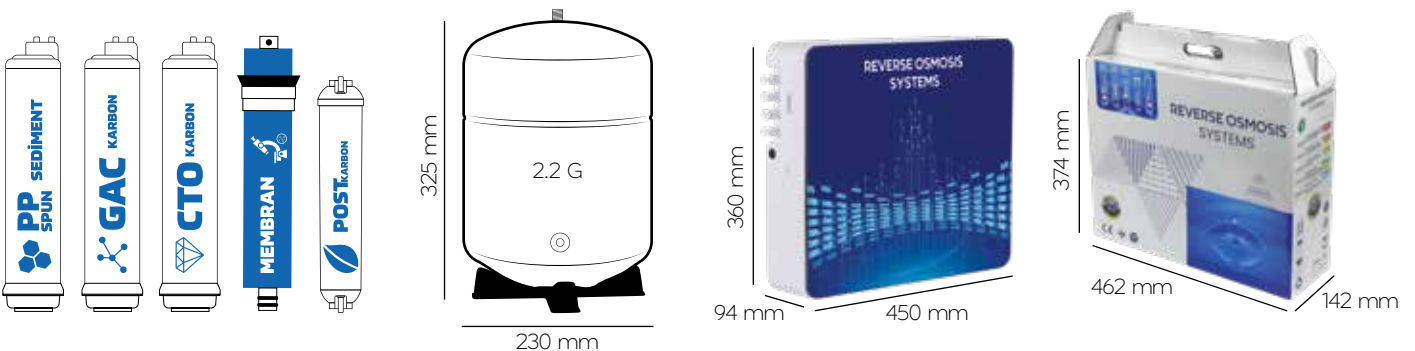

Logistics Information

Device Pallet	80 Piece
2.2 G Tank Pallet	130 Piece
20" Container	480 Piece
40" Container	950 Piece